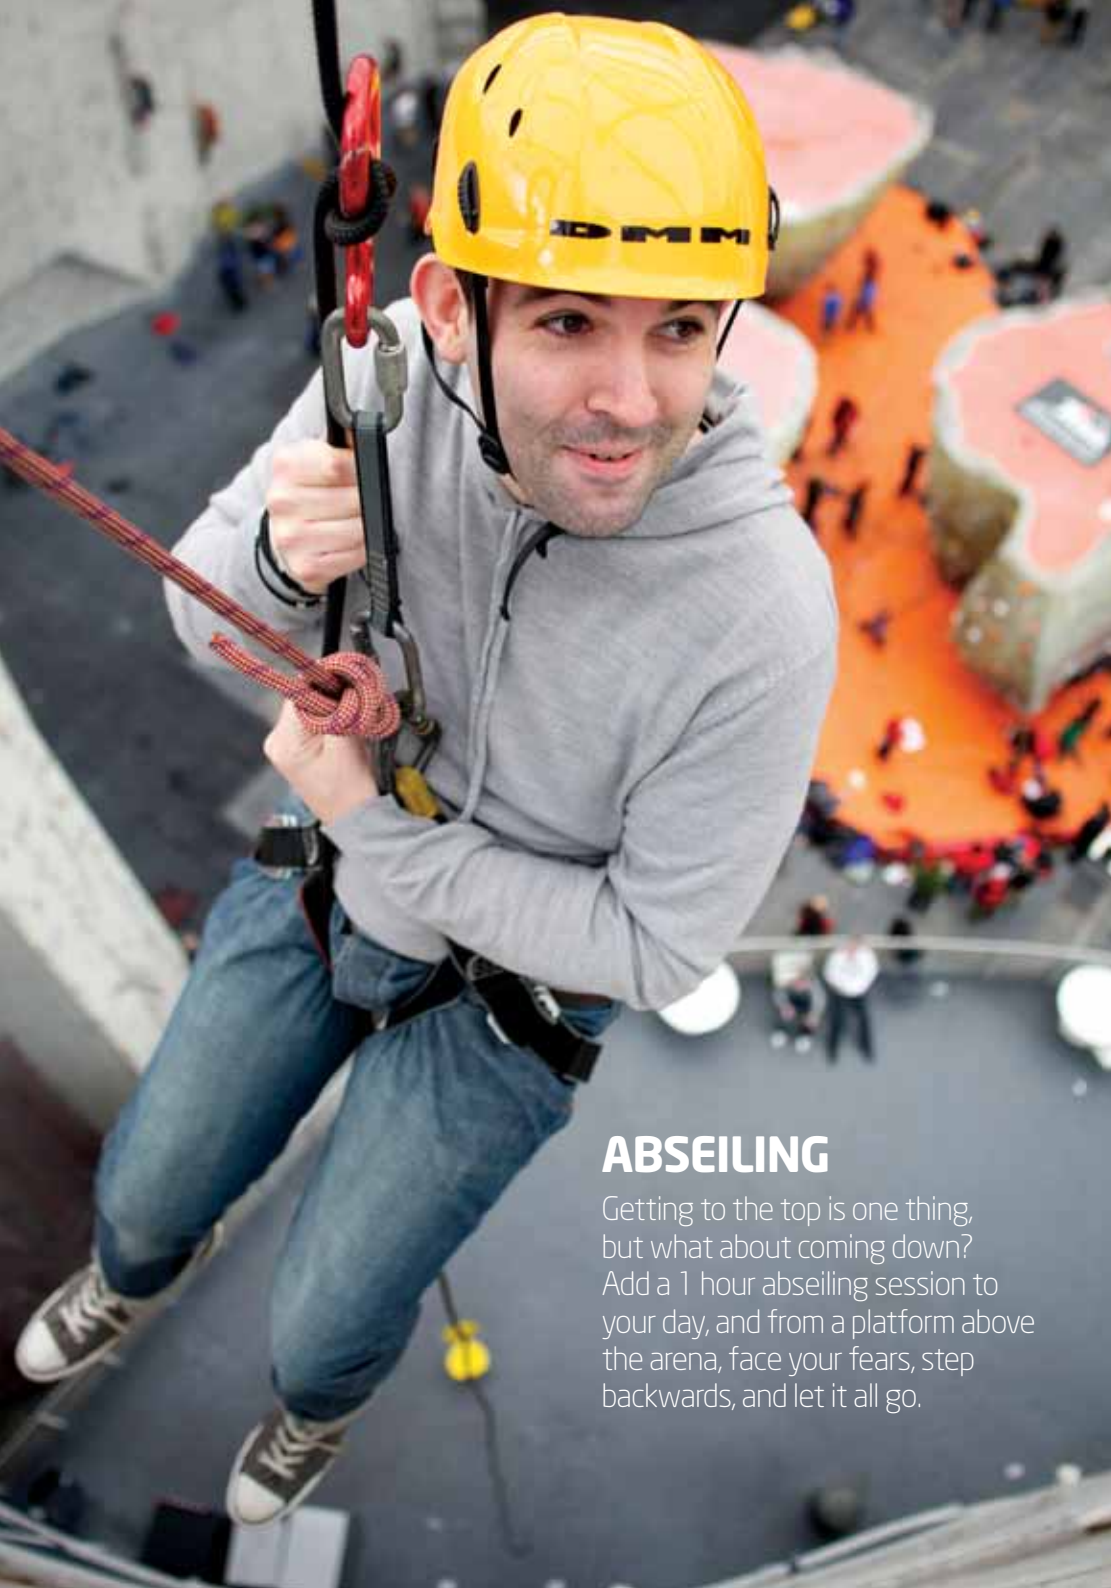

ABSEILING

Getting to the top is one thing, but what about coming down? Add a 1 hour abseiling session to your day, and from a platform above the arena, face your fears, step backwards, and let it all go.