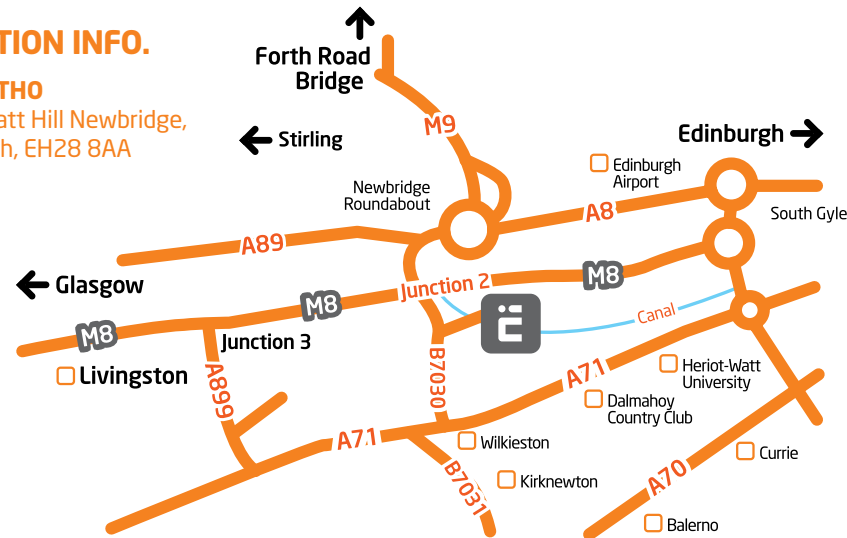

**THE ULTIMATE STAG & HEN EXPERIENCE**

**GET YOUR ROCKS OFF BEFORE THE BIG DAY!**

**DIRECTION INFO.**

**EICA:RATHO**  
South Platt Hill Newbridge,  
Edinburgh, EH28 8AA

For More Info Visit:  
[eica-ratho.com](http://eica-ratho.com)  
Call:  
**0131 333 6326**